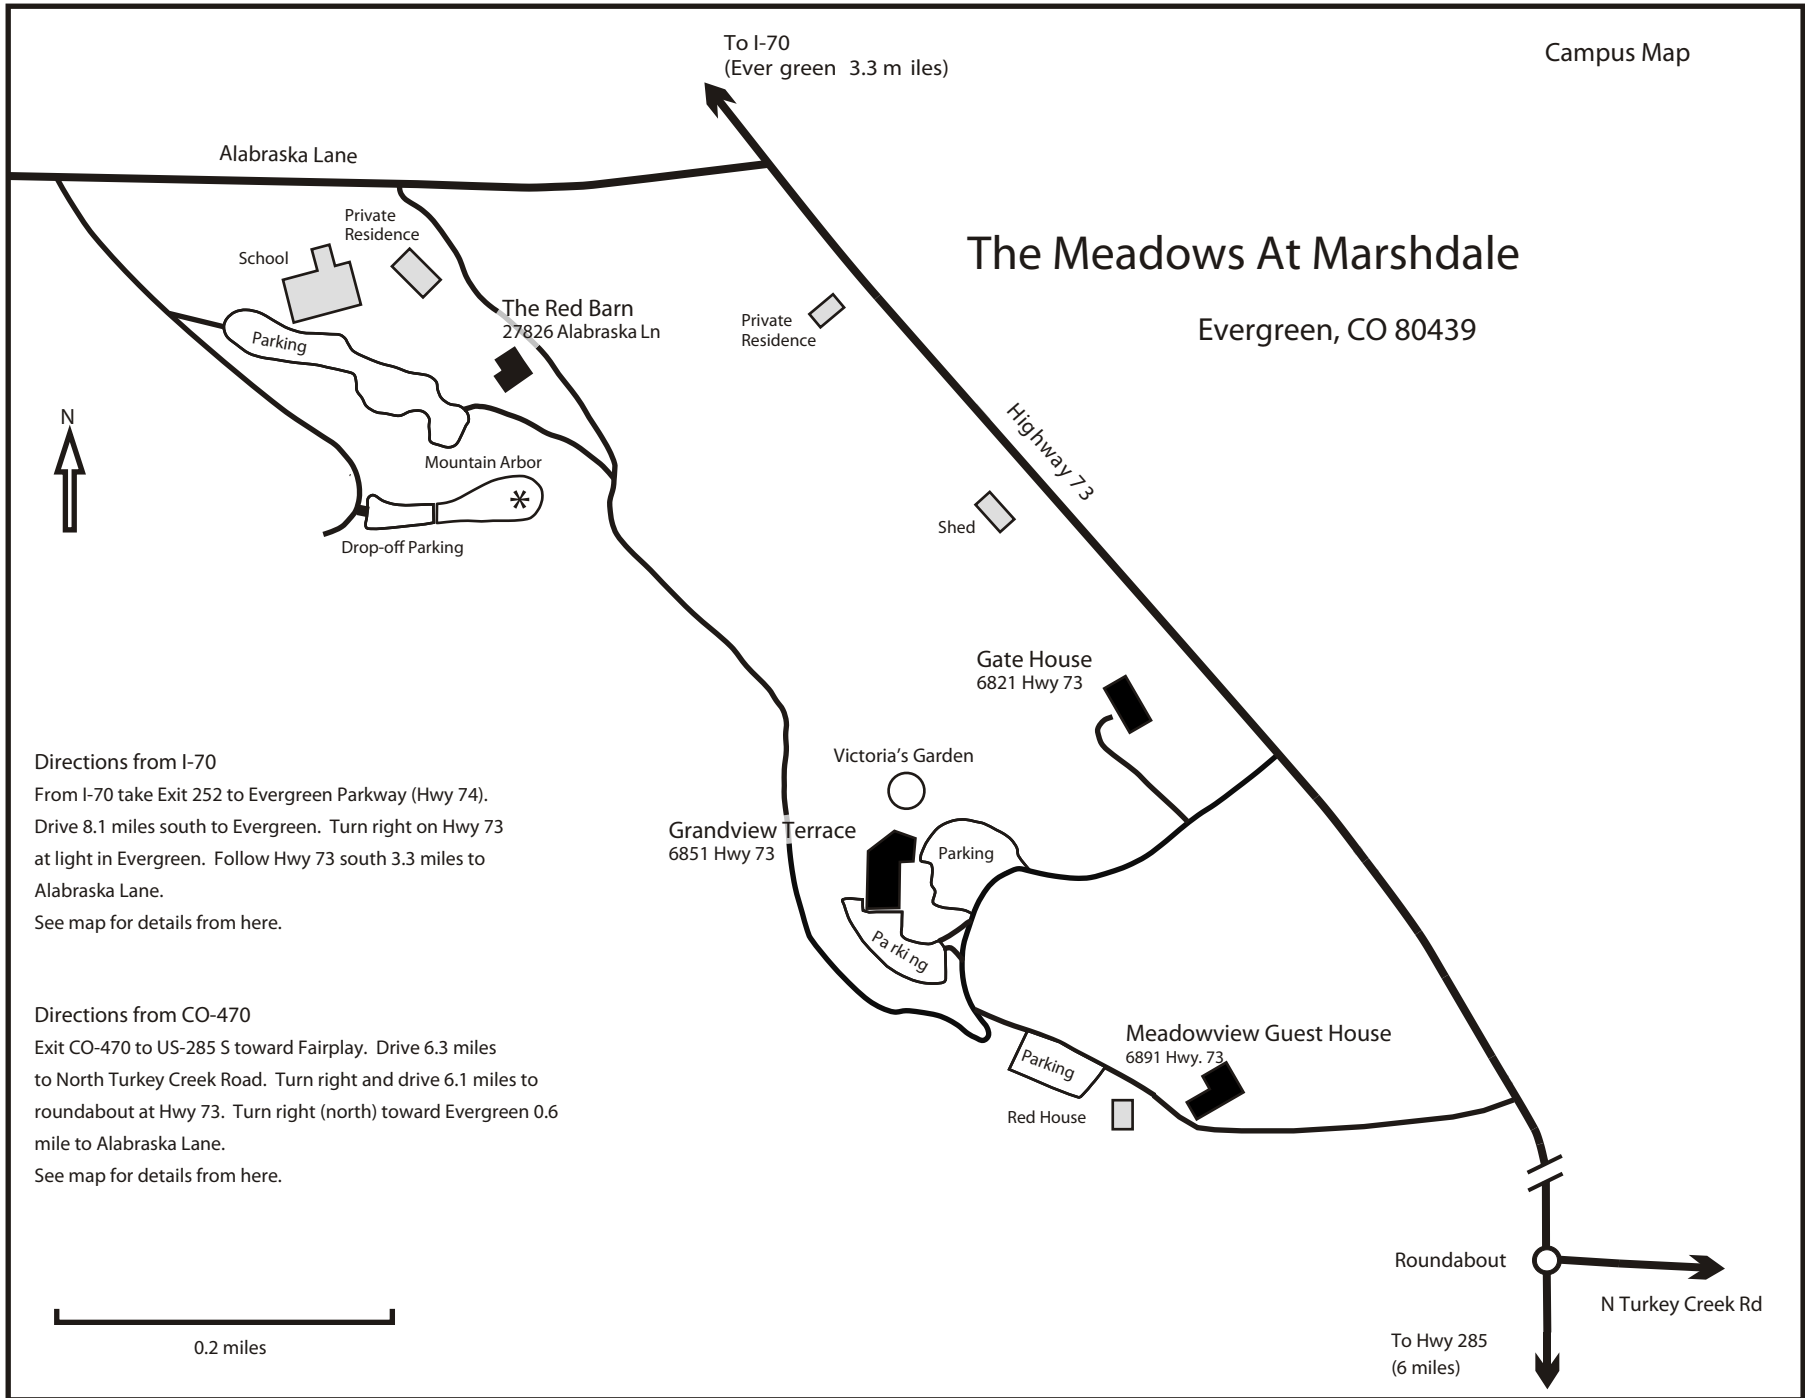

# The Meadows At Marshdale

Evergreen, CO 80439

### Directions from I-70

From I-70 take Exit 252 to Evergreen Parkway (Hwy 74). Drive 8.1 miles south to Evergreen. Turn right on Hwy 73 at light in Evergreen. Follow Hwy 73 south 3.3 miles to Alabraska Lane. See map for details from here.

### Directions from CO-470

Exit CO-470 to US-285 S toward Fairplay. Drive 6.3 miles to North Turkey Creek Road. Turn right and drive 6.1 miles to roundabout at Hwy 73. Turn right (north) toward Evergreen 0.6 mile to Alabraska Lane. See map for details from here.

0.2 miles