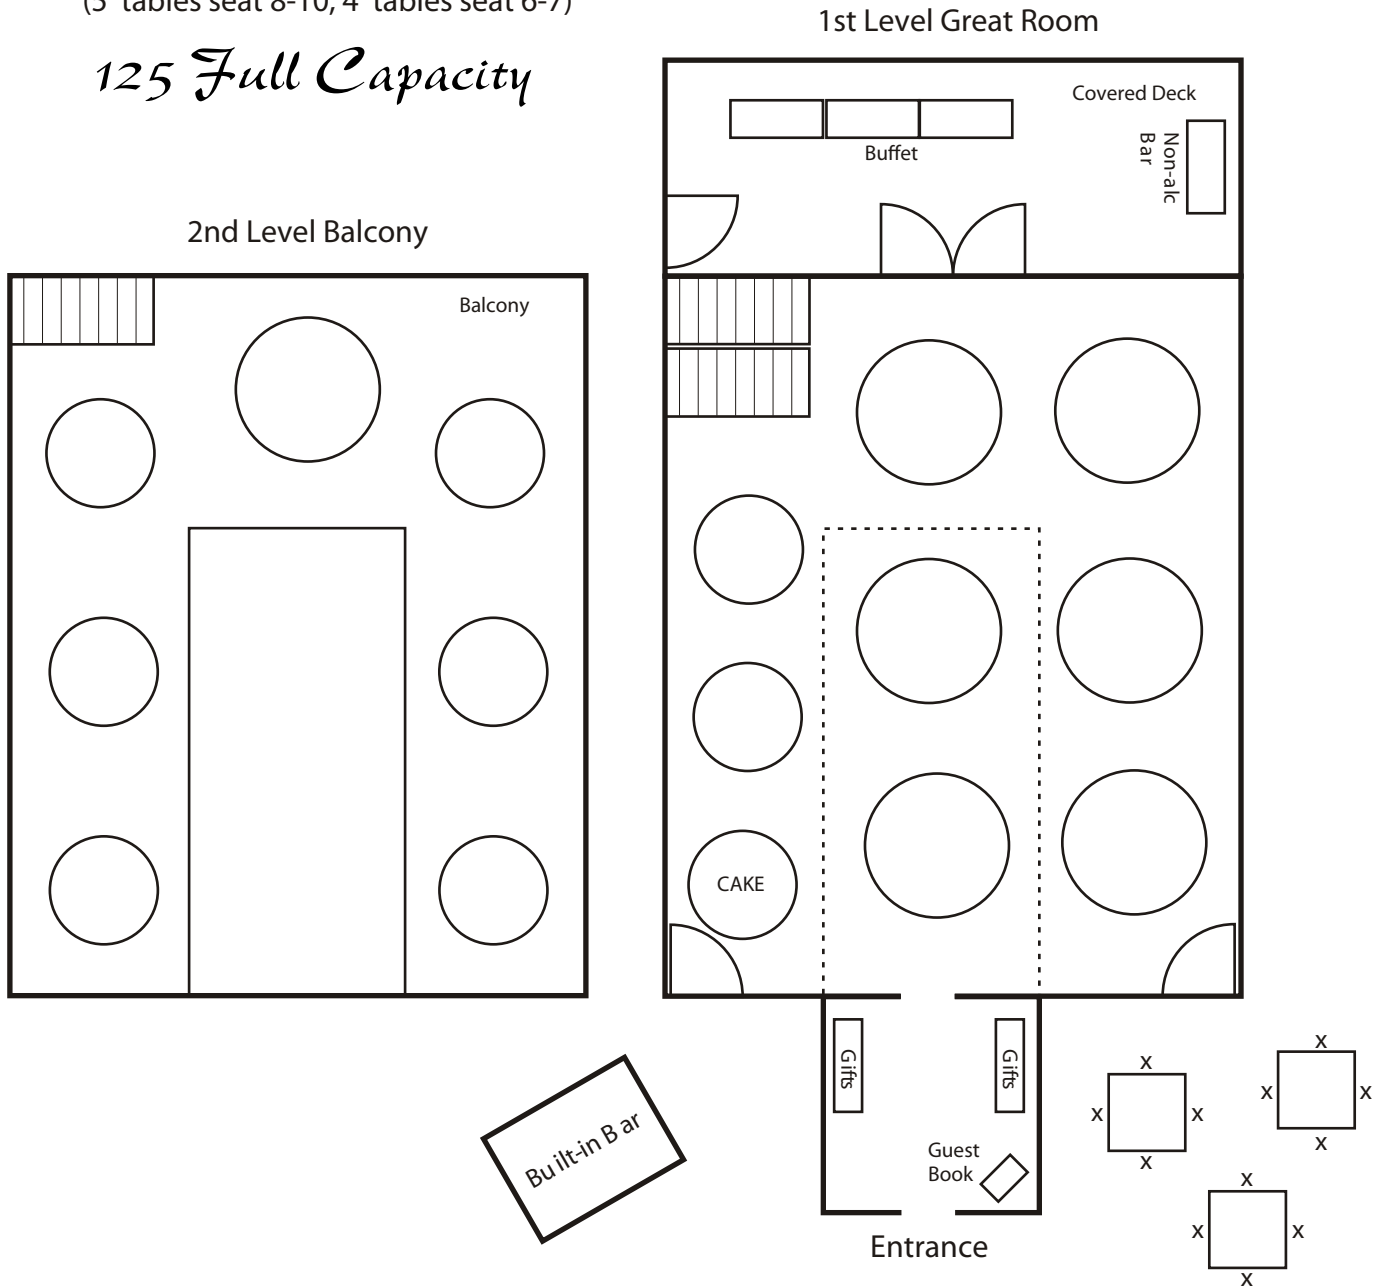

The RED BARN

Main Levels rev 11/08a

Balcony = 44 - 52 guests
 Great Room = 60 - 74 guests
 (5' tables seat 8-10, 4' tables seat 6-7)

125 Full Capacity

RED BARN

LOWER LEVEL